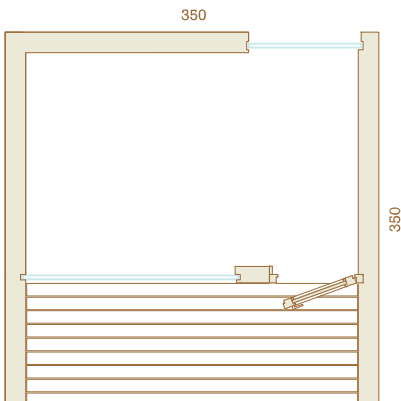

INQUIRY FORM – NATURA

3/3

PLEASE CONTACT US TO DISCUSS OPTIONS FOR COMBINING NATURA SAUNA AND LOUNGE MODULES – SOME EXAMPLES ARE SHOWN BELOW

ADDITIONAL POSSIBLE COMBINATIONS