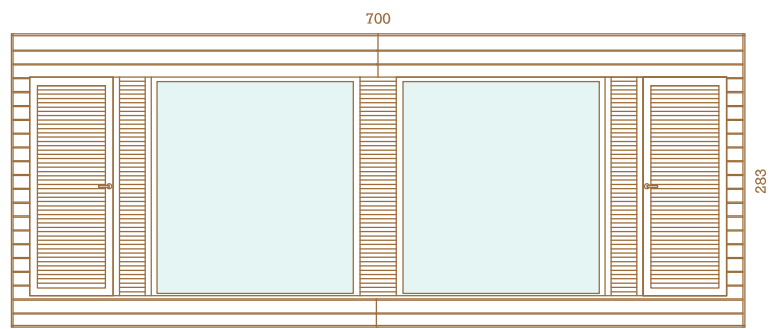

INQUIRY FORM – NATURA

3/3

PLEASE CONTACT US TO DISCUSS OPTIONS FOR COMBINING NATURA SAUNA AND LOUNGE MODULES – SOME EXAMPLES ARE SHOWN BELOW

ADDITIONAL POSSIBLE COMBINATIONS