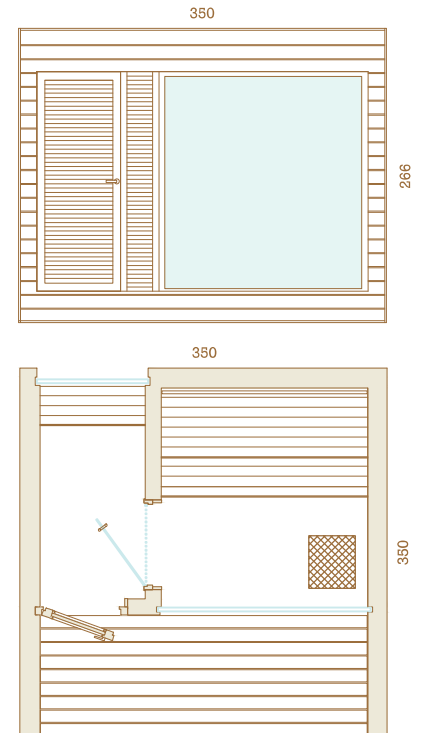

INQUIRY FORM – NATURA

1/3

Natura in 350x350 size

TECHNICAL FEATURES

Size (outside dimensions)

- Width 3500 x depth 3500 x height 2660 mm

Exterior and terrace

- Outside cladding: thermally modified and brushed Nordic spruce, C26 profile 19x141 mm, black finishing with UV protection
- Waterproof roofing material suitable for outside
- Modern design black rain gutter
- Terrace finishing and board materials: thermally modified wood, brown finishing with UV protection

Interior

- Inside wall and ceiling panels: horizontal Rombto profile 27x90 mm
- Bench in dressing room
- Interior includes benches, bench skirt, backrest and optional floor grids, heater guard
- Drainage in backside of sauna floor
- Wood type applies to wall panels, ceiling panels and interior sauna room details