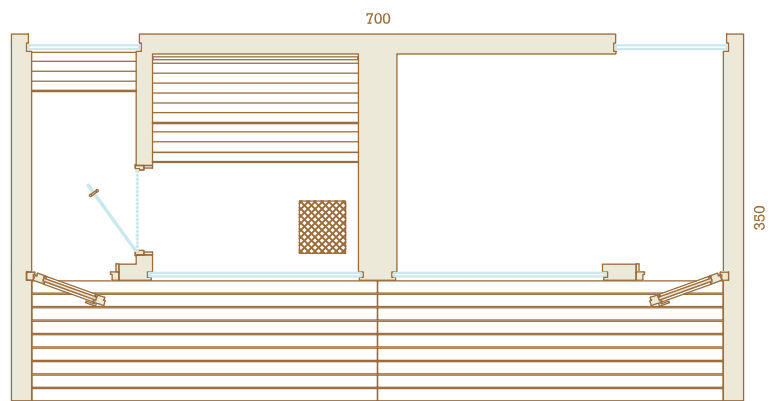

INQUIRY FORM – NATURA

3/3

PLEASE CONTACT US TO DISCUSS OPTIONS FOR COMBINING NATURA SAUNA AND LOUNGE MODULES – SOME EXAMPLES ARE SHOWN BELOW

ADDITIONAL POSSIBLE COMBINATIONS