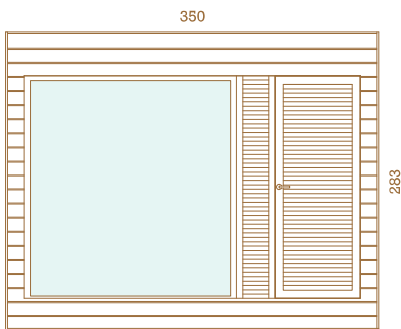

INQUIRY FORM – NATURA

3/3

PLEASE CONTACT US TO DISCUSS OPTIONS FOR COMBINING NATURA SAUNA AND LOUNGE MODULES – SOME EXAMPLES ARE SHOWN BELOW

ADDITIONAL POSSIBLE COMBINATIONS